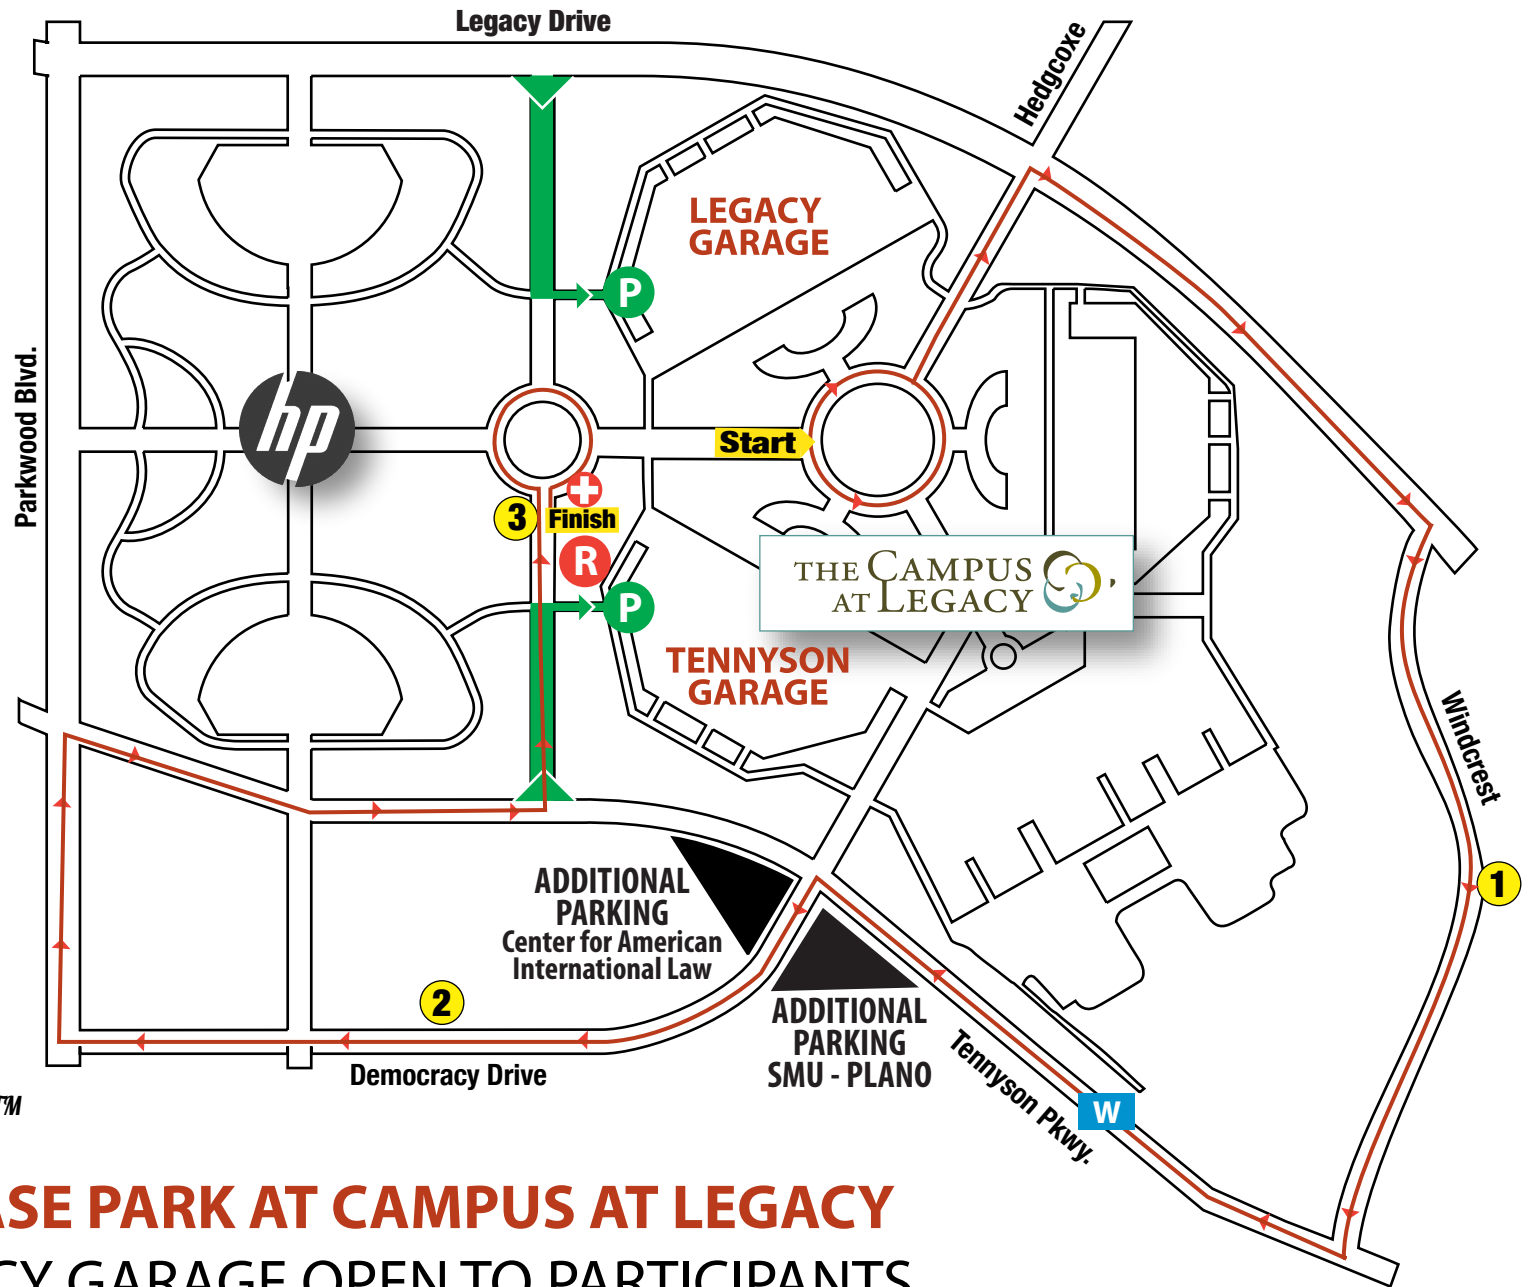

**FIREFLY**  
3.31.12  
plano, tx **run**

- Parking → P
- Registration R
- 5k Course →
- Mile Marks 1
- Water Stop W
- First Aid +

US Track & Field Certification TX12030ETM

**PLEASE PARK AT CAMPUS AT LEGACY**  
**LEGACY GARAGE OPEN TO PARTICIPANTS**

**TENNYSON GARAGE OPEN TO VOLUNTEERS AND SPONSORS**

**ARRIVE BEFORE 7:00 PM TO AVOID TRAFFIC**